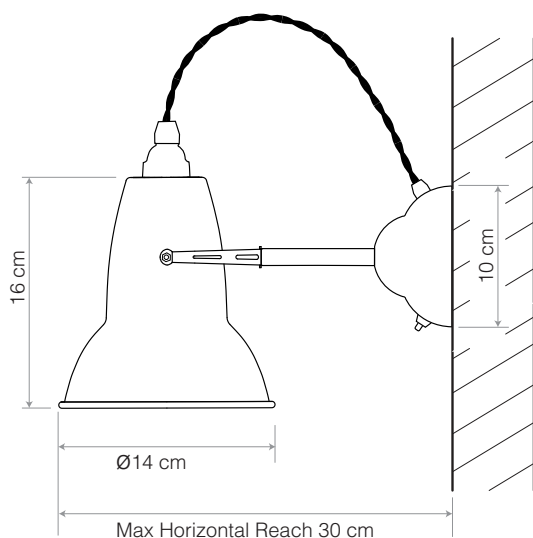

Electrical

- Voltage: 220/240V, 50/60Hz
- Class II - Double Insulated
- E27 lamp holder
- Maximum permitted bulb: 20W CFL / 10W LED E27
- Push switch on wall plate
- Light can be wired to an external light switch
- Bulb not included